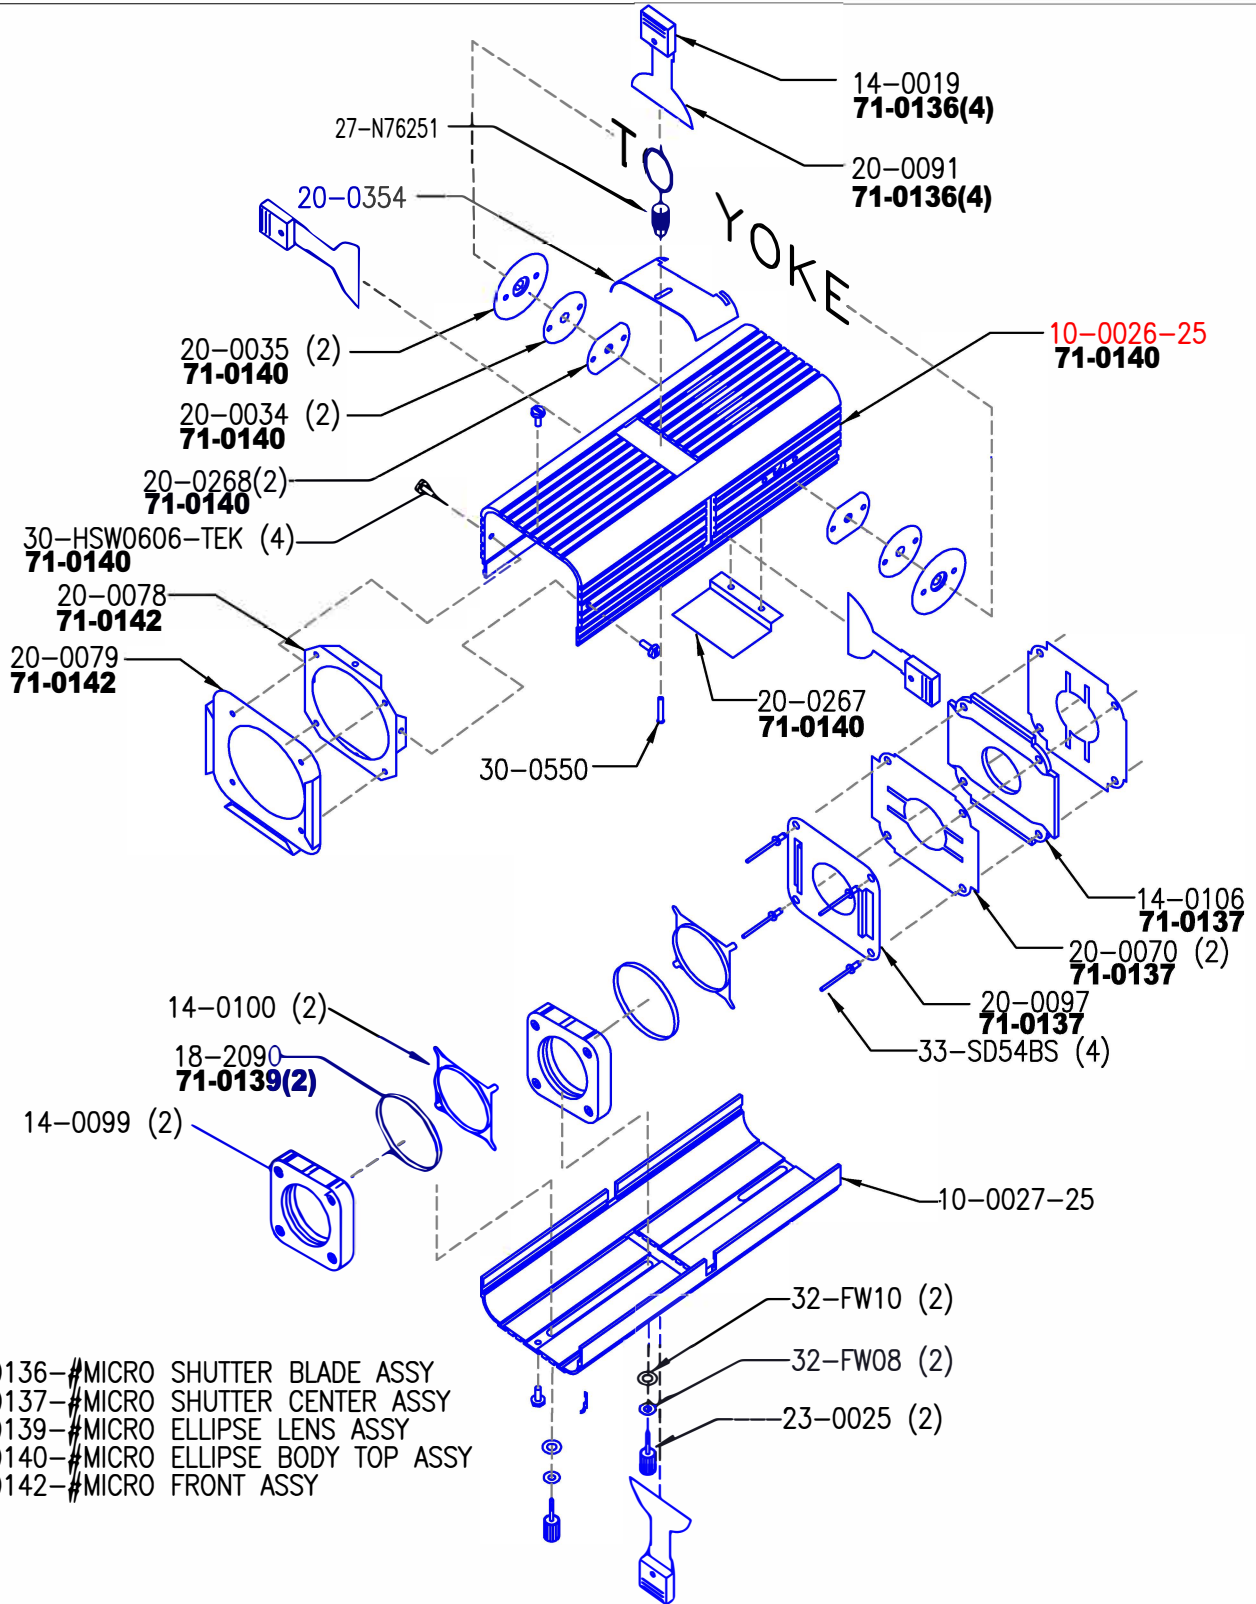

MR-16 Micro Ellipse Body

Catalog No:	Assy No:	Description:	Revision:	Section:
ME-*		Micro Ellipse Body	I	3.6.1

Color Code: ● = Object ● = MFG. Number-Not for Sale ● = Obsolete ● = Part Number/Note **●** = Sub-Assembly

71-0136-#MICRO SHUTTER BLADE ASSY
 71-0137-#MICRO SHUTTER CENTER ASSY
 71-0139-#MICRO ELLIPSE LENS ASSY
 71-0140-#MICRO ELLIPSE BODY TOP ASSY
 71-0142-#MICRO FRONT ASSY

ALTMAN

Altman Lighting Co. Inc.
 57 Alexander St., Yonkers, NY, 10701
 Ph: (914) 476-7987 Fax: (914) 963-7304
<http://www.altmanltg.com>

MR-16 Micro Ellipse Electrical

Catalog No:	Assy No:	Description:	Revision:	Section:
ME-*		Micro Ellipse Yoke & Electrical	H	3.6.2

Color Code: ● = Object ● = MFG. Number-Not for Sale ● = Obsolete ● = Part Number/Note **Bold** = Sub-Assembly