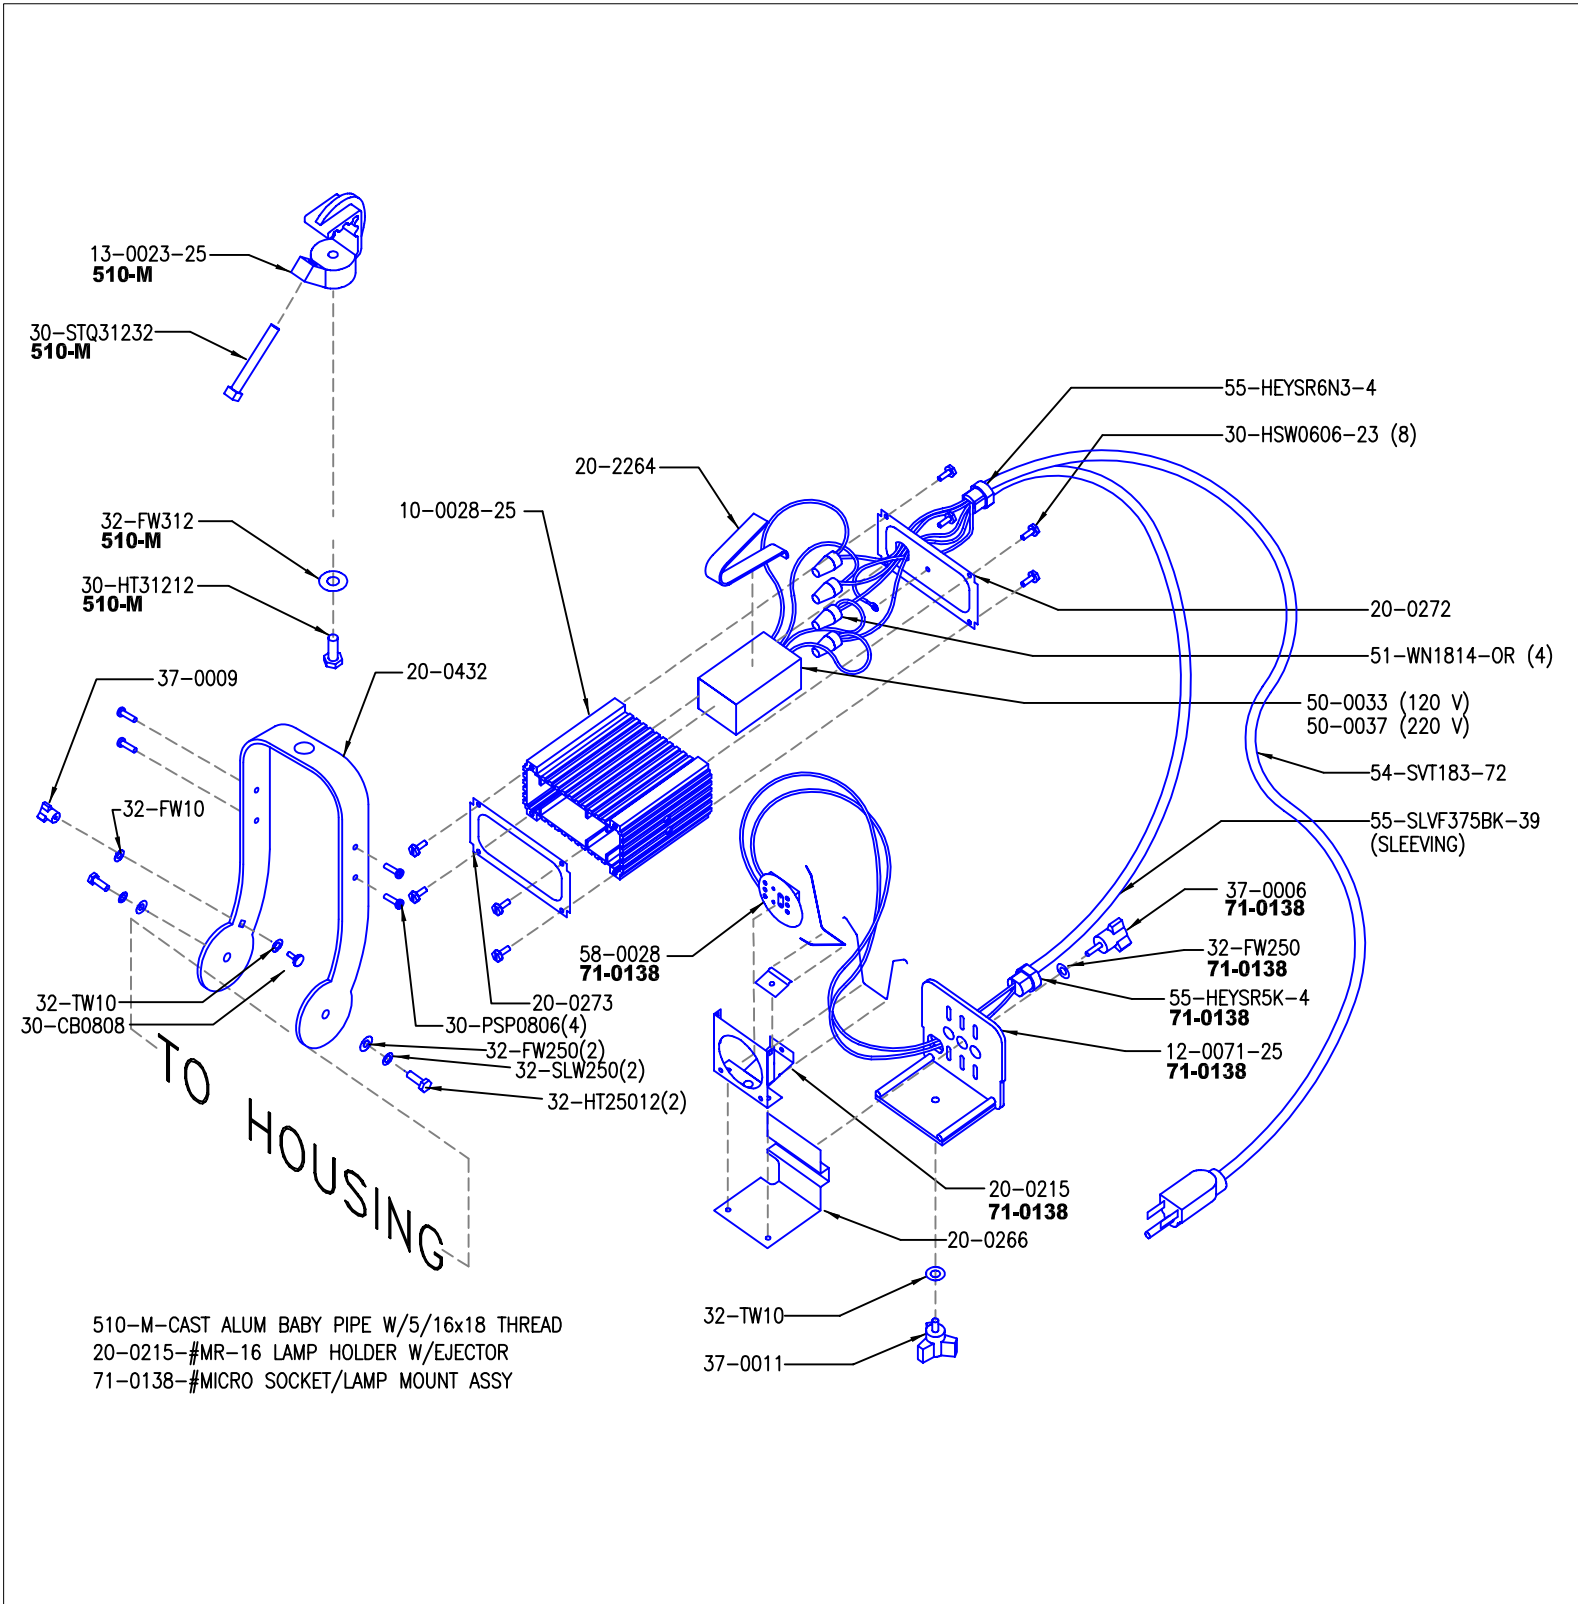

MR-16 Micro Ellipse Body

Catalog No:	Assy No:	Description:	Revision:	Section:
ME-*		Micro Ellipse Body	I	3.6.1

Color Code: ● = Object ● = MFG. Number-Not for Sale ● = Obsolete ● = Part Number/Note **●** = Sub-Assembly

71-0136-#MICRO SHUTTER BLADE ASSY
 71-0137-#MICRO SHUTTER CENTER ASSY
 71-0139-#MICRO ELLIPSE LENS ASSY
 71-0140-#MICRO ELLIPSE BODY TOP ASSY
 71-0142-#MICRO FRONT ASSY

ALTMAN

Altman Lighting Co. Inc.
 57 Alexander St., Yonkers, NY, 10701
 Ph: (914) 476-7987 Fax: (914) 963-7304
<http://www.altmanltg.com>

MR-16 Micro Ellipse Electrical

Catalog No:	Assy No:	Description:	Revision:	Section:
ME-*		Micro Ellipse Yoke & Electrical	H	3.6.2

Color Code: ● = Object ● = MFG. Number-Not for Sale ● = Obsolete ● = Part Number/Note **Bold** = Sub-Assembly